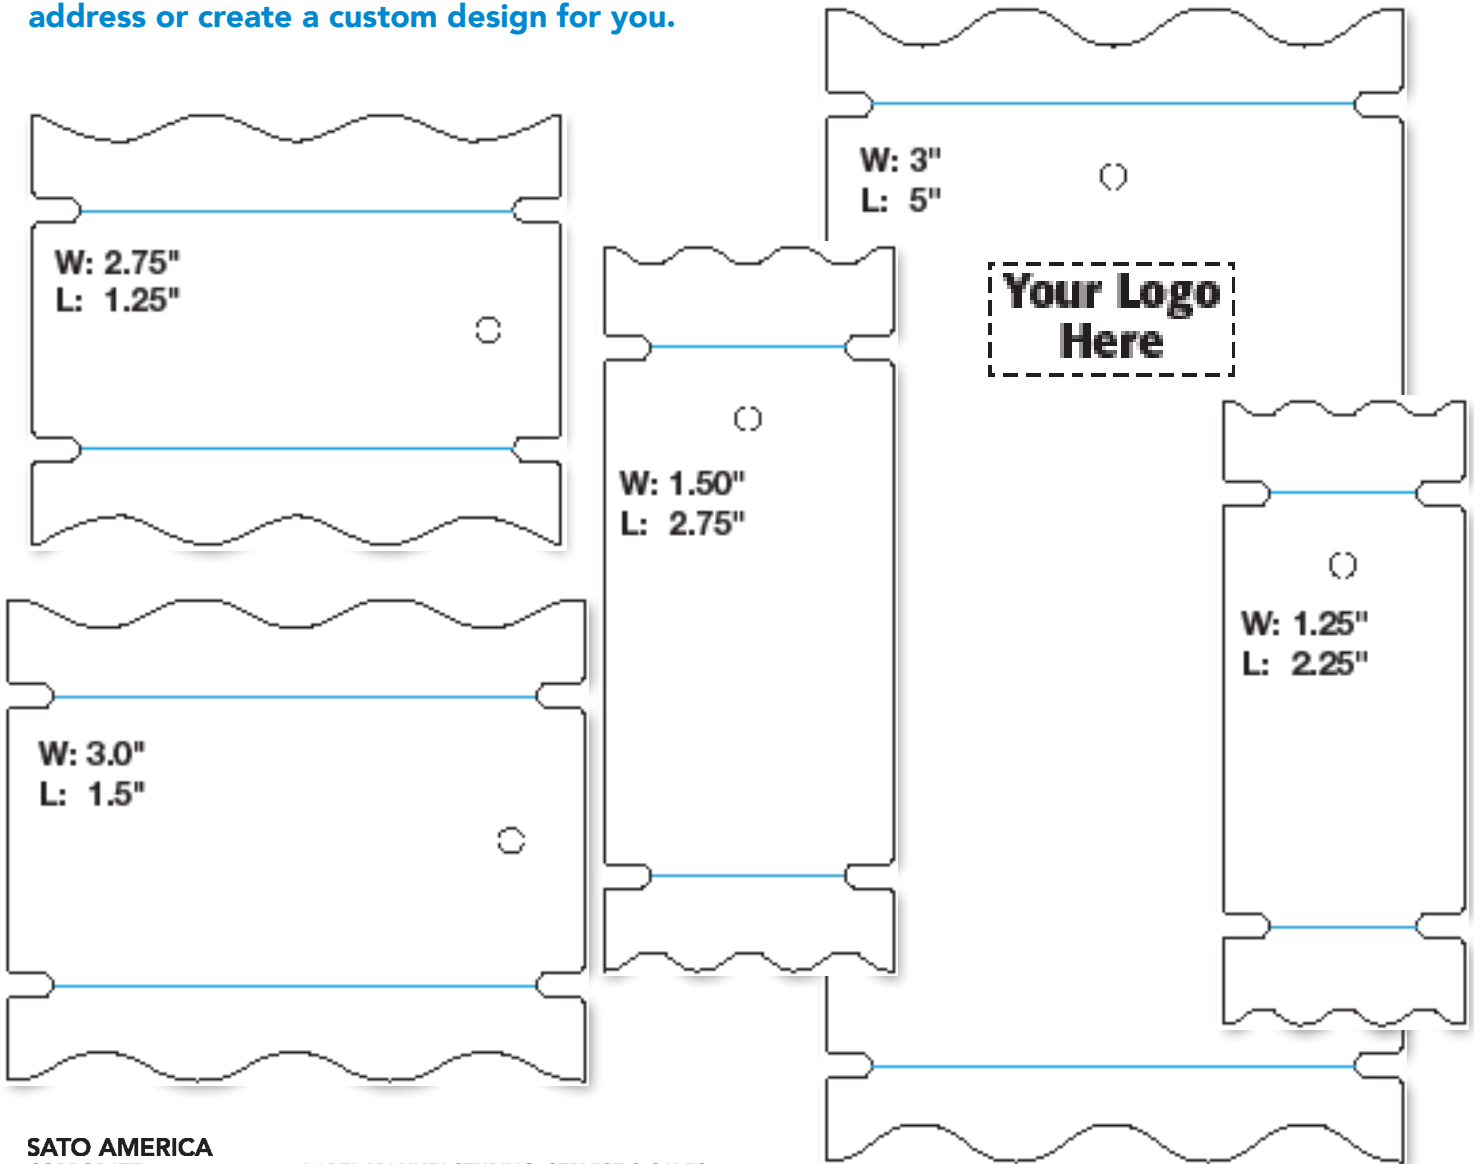

SATO can pre-print labels with your company logo, address or create a custom design for you.